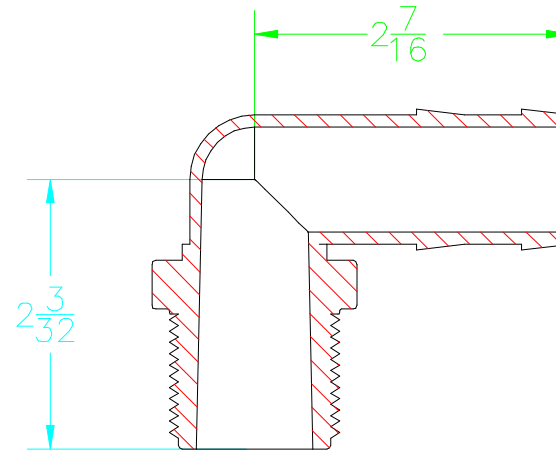

BANJO CORPORATION
150 BANJO DR. • CRAWFORDSVILLE, IN 47933

PART NO.

HB10090

TITLE

1" NPT THD X 90 DEG HOSE BARB